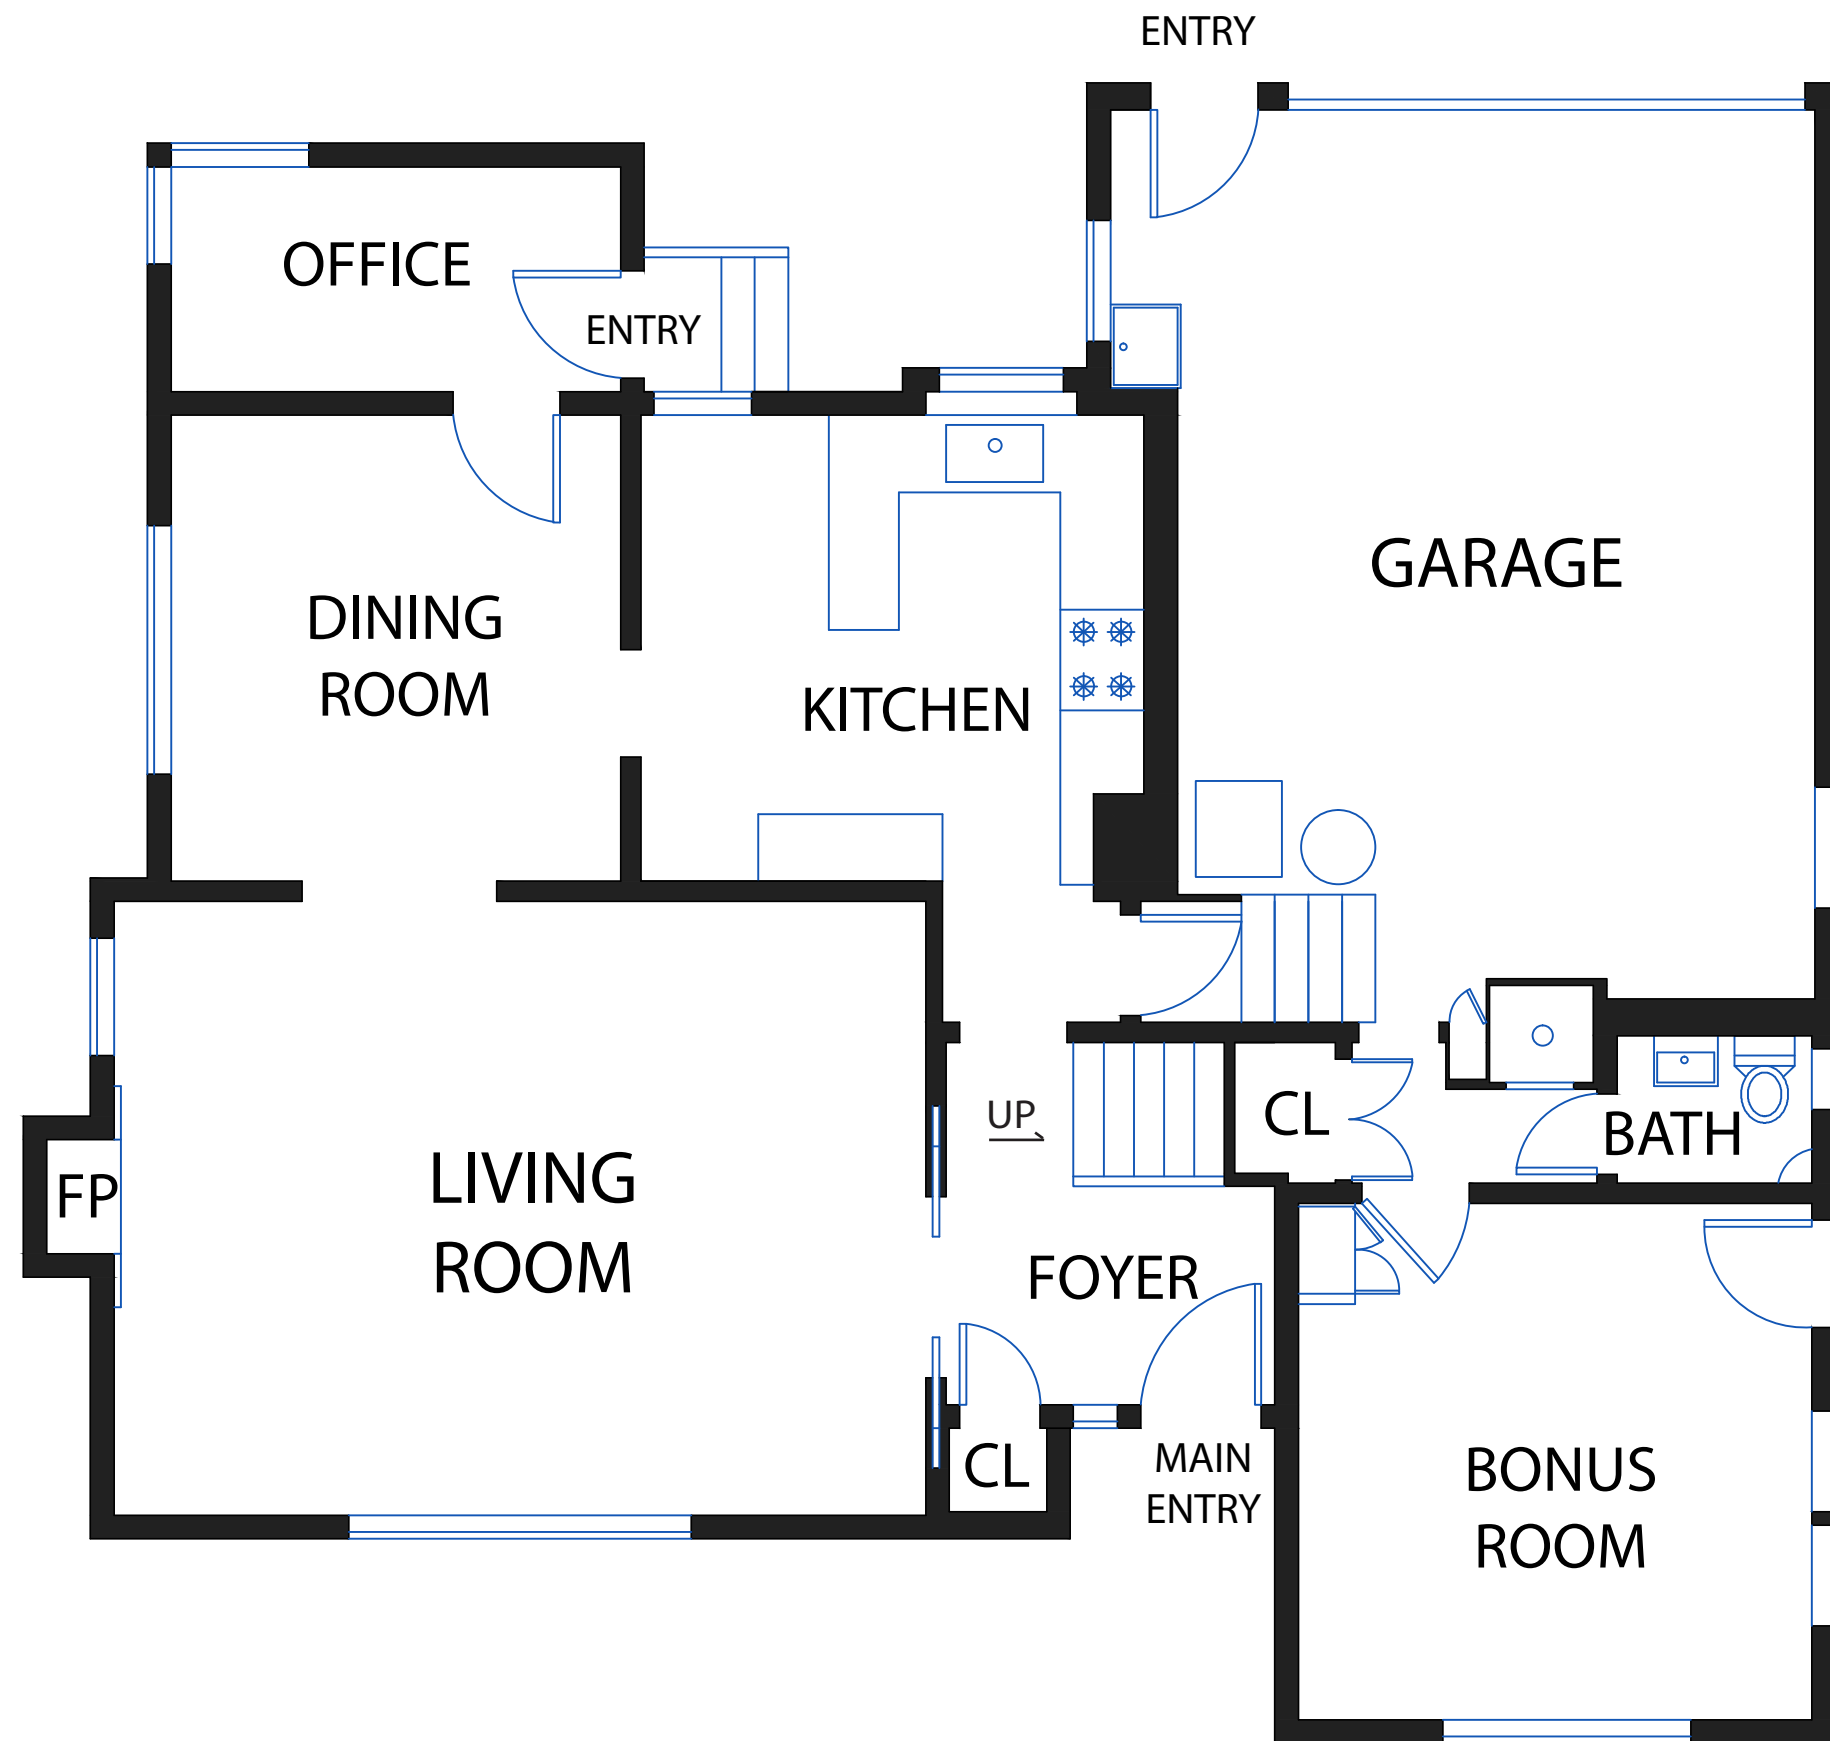

416 BURLINGAME AVENUE

MAIN LEVEL

UPPER LEVEL

NOTE: FLOOR PLANS, SQUARE FOOTAGE, AND DIMENSIONS ARE APPROXIMATE AND NOT FOR CONSTRUCTION PURPOSES. PROSPECTIVE BUYERS SHOULD NOT RELY ON THESE PLANS, SQUARE FOOTAGE, AND DIMENSIONS IN MAKING THEIR PURCHASE DECISION AND SHOULD CAREFULLY VERIFY THE ABOVE ITEMS AND ALL OTHER INFORMATION HEREIN.